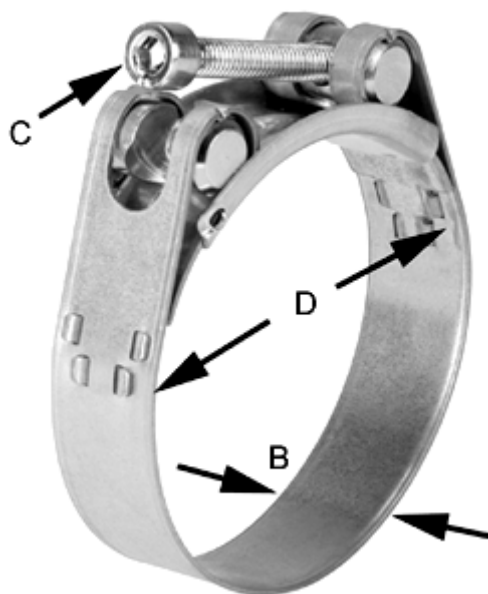

Article number: 025927182024

Description: Heavy Duty Clamp GBS M 24/18 W2 ISK QRC

Measures

C (screw type) = ISK
Diameter D = 23-25
Width B = 18